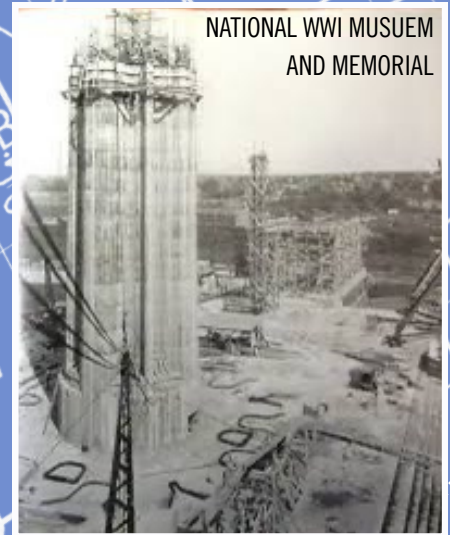

CAPITOL BUILDING

ST. LOUIS ARCH

CAPE GIRARDEAU BRIDGE

**MCSEA invites you to come fill your toolbox
at Townhall and gather new tools and skills
to help construct the future of Child
Support!**

WHEN: Tuesday, June 30, 2026

**WHERE: Springfield Library Center
4653 S. Campbell Springfield MO 65810**

NATIONAL WWI MUSEUM
AND MEMORIAL

**MCSEA is
"BUILDING FOR THE
FUTURE"
in 2026**